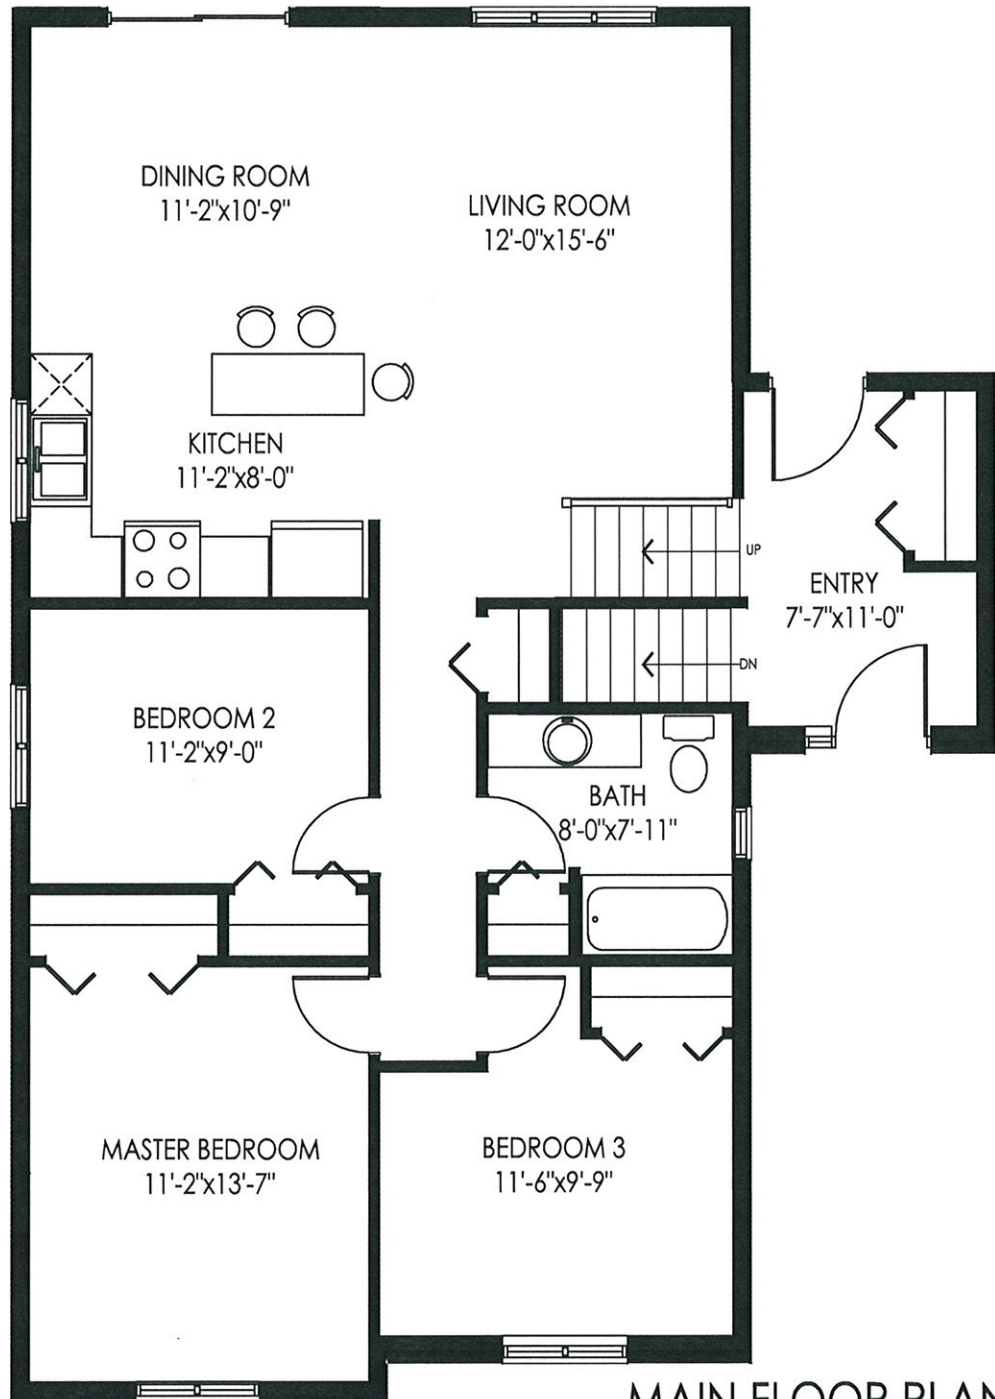

# Sussex Model - 1195 SQ.FT

MAIN FLOOR PLAN

**SaDan**  
DEVELOPMENTS  
L I M I T E D

Large Volume Builder Category  
Awarded by the Ontario New Home Warranty Program