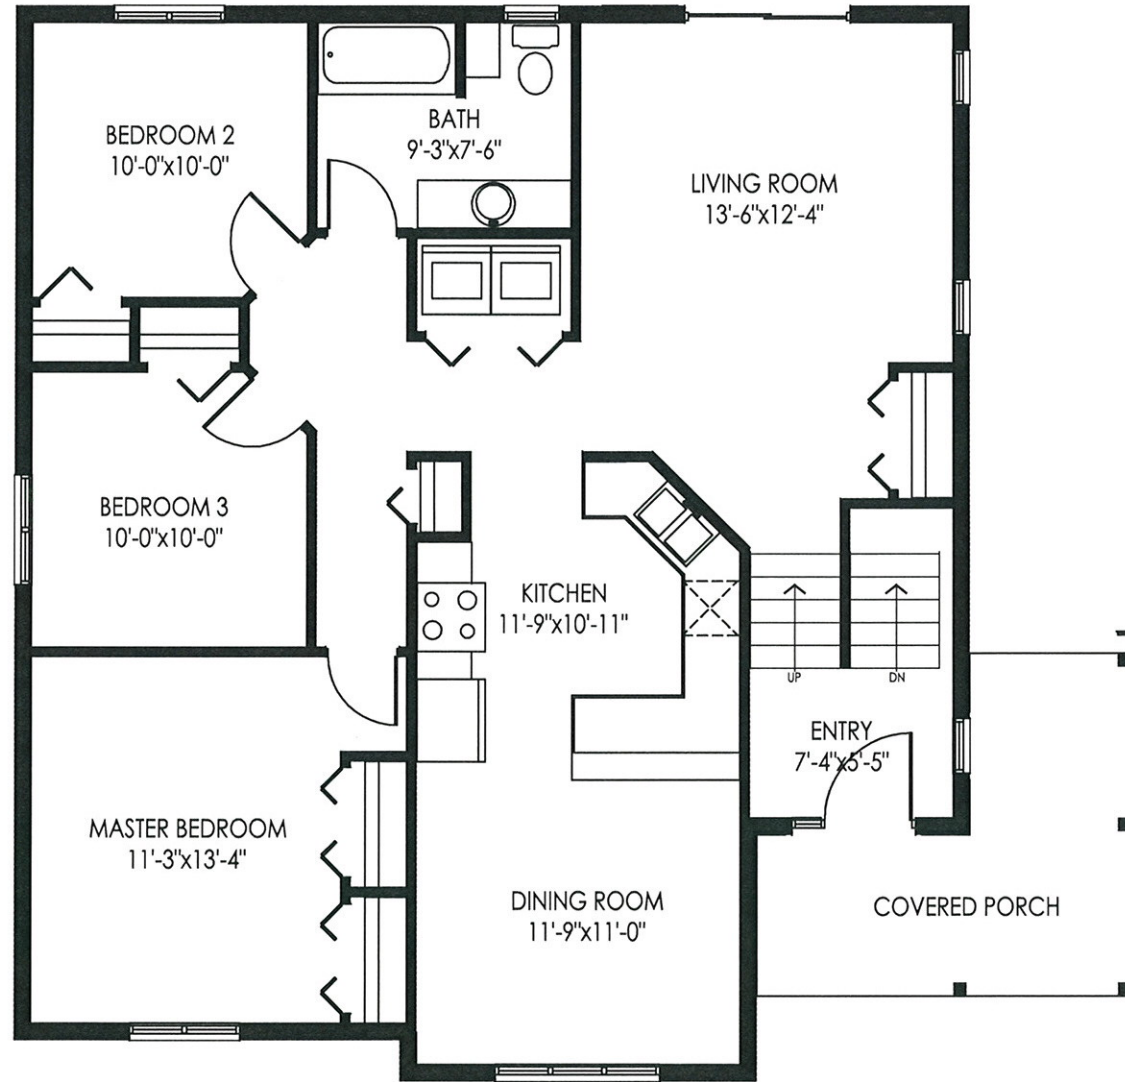

Delta Model - 1270 SQ.FT

MAIN FLOOR PLAN

SaDan
DEVELOPMENTS
L I M I T E D

Large Volume Builder Category
Awarded by the Ontario New Home Warranty Program